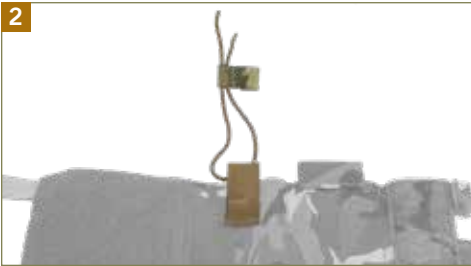

Pull the knot from under the knot retention flap in front of the pouch.

2