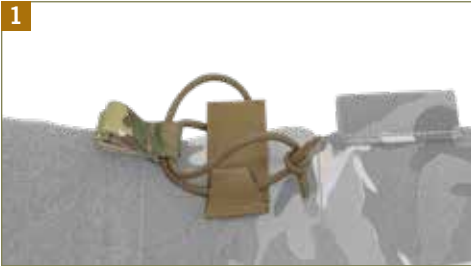

INTRODUCTION

The Crye Precision **STRETCH CUMMERBUND** adds a new level of comfort and accessibility of items while wearing your vest. Heavy duty elastic allows for an easy fit of magazines, radio and other necessary items that you want to carry. Semi-rigid tabs at top of opening allow for one handed insertion of mags. Removal of top retention cord allows for quick and easy speed reloads.

Place elastic webbing retainers back on webbing.

Route webbing thru metal slides on opposite side of **STRETCH CUMMERBUND**.

When desired length is found, webbing can be routed back thru metal slide to lock it down.

RETENTION CORD

The **STRETCH CUMMERBUND** comes with extra shock cord for taller items that need retention. To remove or adjust retention cord perform the following:

1

Pull the knot from under the knot retention flap in front of the pouch.