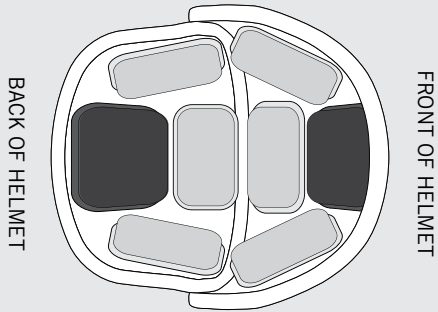

CRYE PRECISION

AIRFRAME™ PAD SET

P/N: HLMP1
©2014 CRYE PRECISION LLC. ALL RIGHTS RESERVED.
WWW.CRYEPRECISION.COM
REV 061214

STANDARD PAD PLACEMENT

MEDIUM AIRFRAME™

LARGE AIRFRAME™

EXTRA LARGE AIRFRAME™