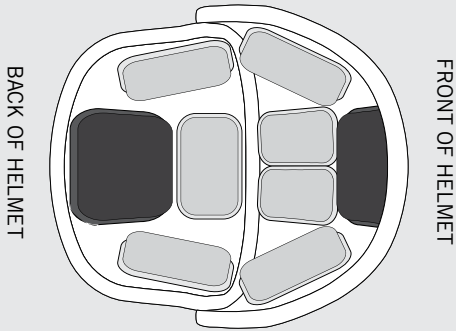

CRYE PRECISION

AIRFRAME™ PAD SET

P/N: HLMP1
©2014 CRYE PRECISION LLC. ALL RIGHTS RESERVED.
WWW.CRYEPRECISION.COM
REV 061214

STANDARD PAD PLACEMENT

MEDIUM AIRFRAME™

LARGE AIRFRAME™

EXTRA LARGE AIRFRAME™