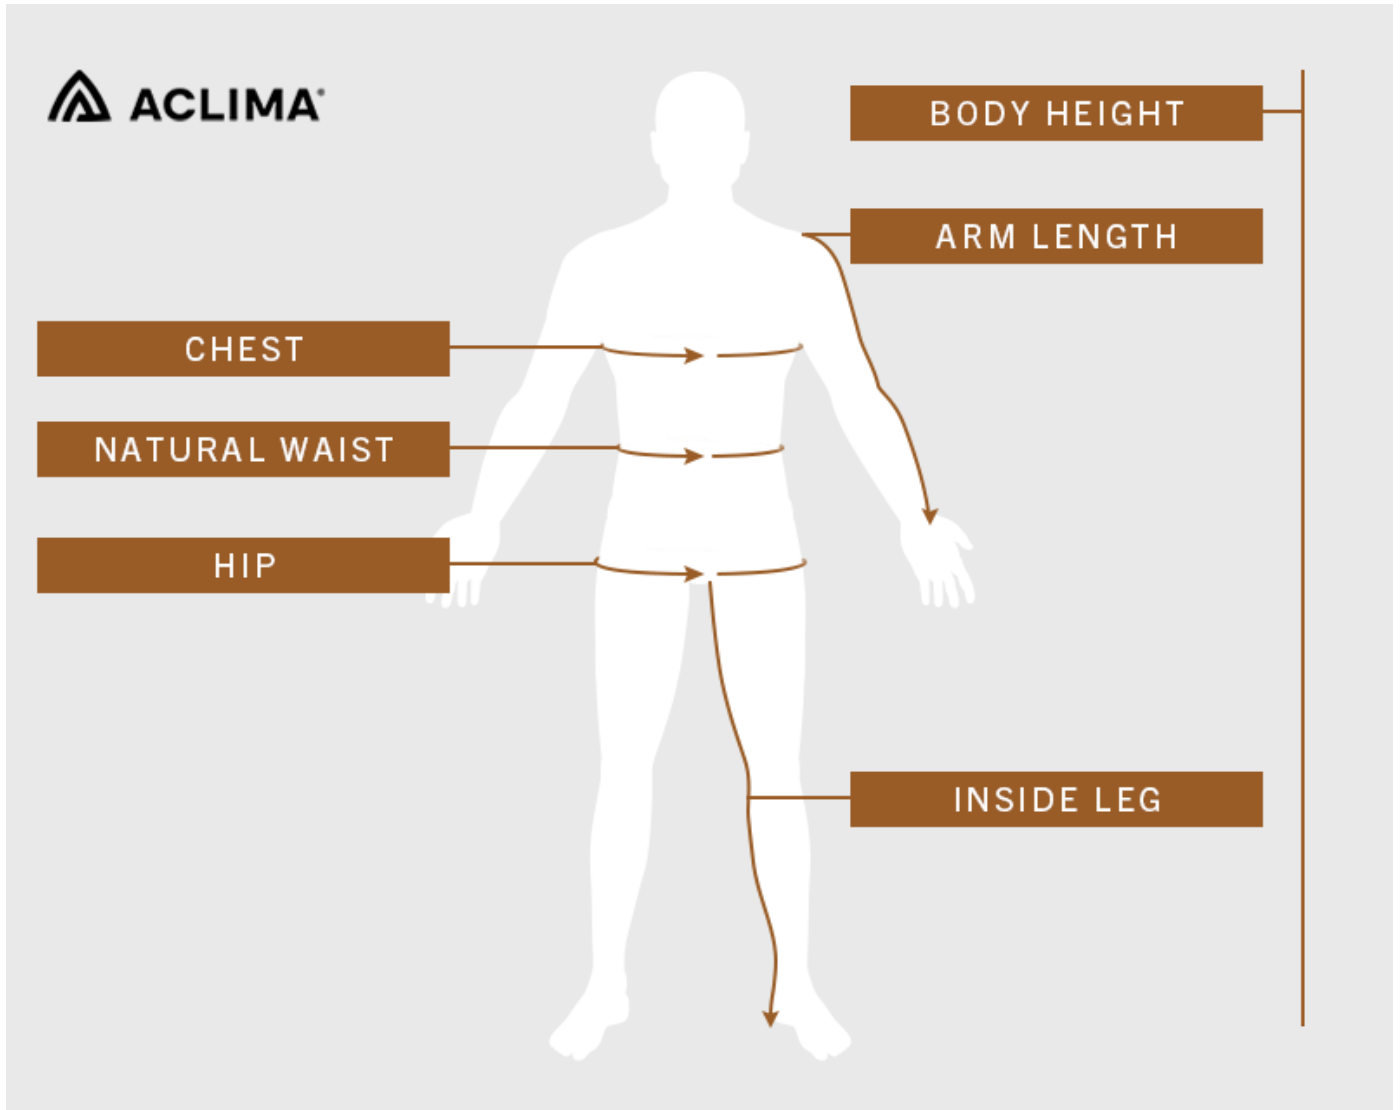

ACLIMA

ACLIMA™ MEASUREMENT DIRECTIONS:

1. Body height is measured from top of head to floor
2. Chest is measured at the fullest part of your chest
3. Waist is measured at the narrowest point of your waist
4. Hip is measured at the widest point of your waist
5. Arm length is measured from shoulder to wrist
6. Inside leg is measured from crotch and down to floor

Size	XS	S	M	L	XL	2XL	3XL
Body Height (cm)	165-175	170-180	175-185	178-188	182-192	185-195	188-198

Chest (cm)	85-91	92-97	98-103	104-109	110-115	116-121	122-127
Waist (cm)	73-79	80-85	86-91	92-97	98-103	104-109	110-115
Hip (cm)	92-96	97-101	102-106	107-111	112-116	117-121	122-126
Arm Length (cm)	59-63	61-65	63-67	65-69	66-70	67-71	69-73
Inside Leg (cm)	74-78	76-80	78-82	80-84	82-86	83-87	84-88