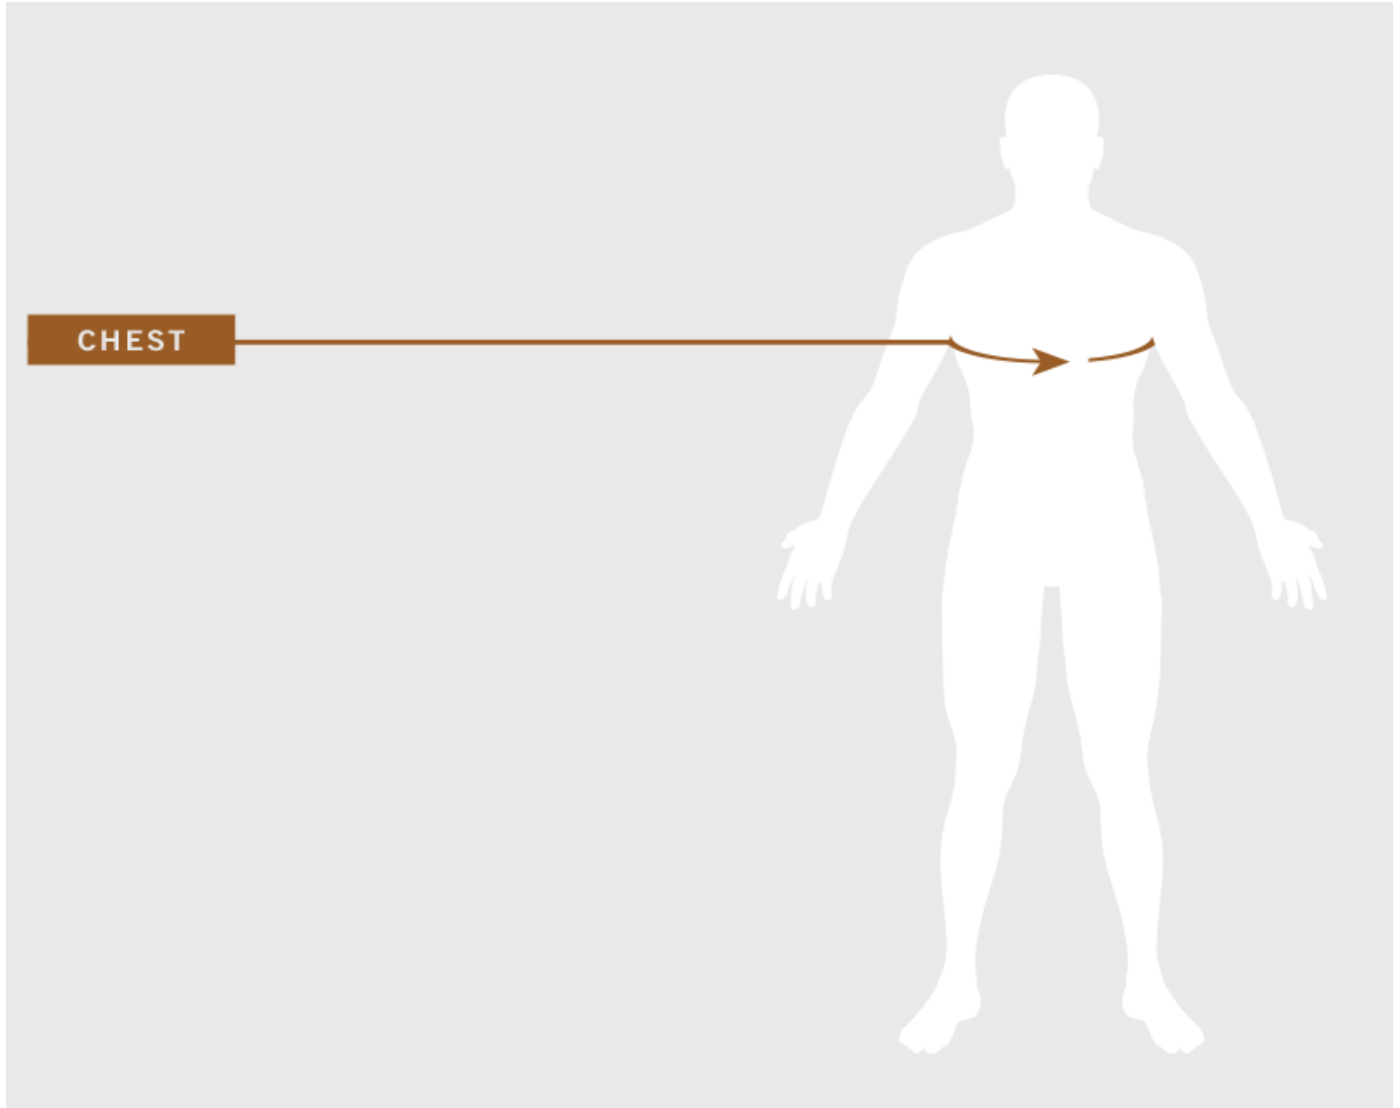

# ATO LW OVERWHITE JACKET

## HOW TO FIND YOUR MEASUREMENTS

To measure chest: Measure the circumference around the fullest part of your chest, under your arms.

SIZE	FITS CHEST (IN)
XS	29-33
SM	33-37
MD	37-41

LG	41-45
XL	45-49
2X	49-53
3X	53-57