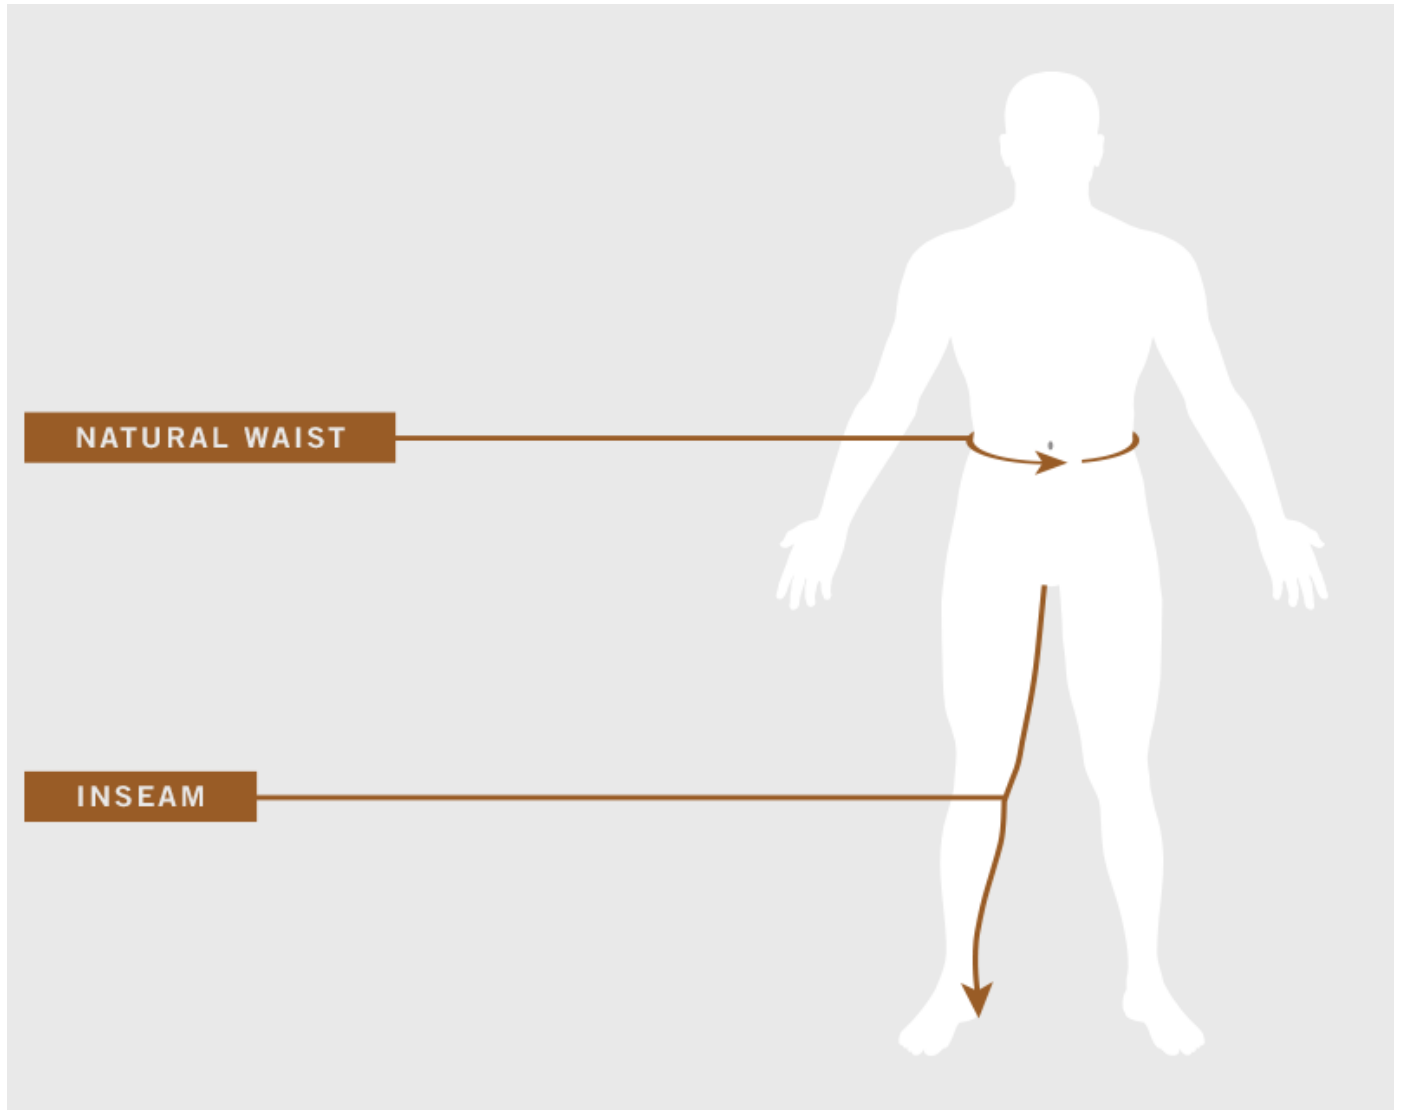

# G3 COMBAT PANT

## HOW TO FIND YOUR MEASUREMENTS

To measure natural waist: Bend side to side and find the natural bend in your body. This is your natural waist. Measure circumference around this point.

To measure inseam: Measure length from crotch to bottom of foot.

40	Short	39–41 in (99-104 cm)	29–31 in (74-79 cm)	64-68 in (163-173 cm)
	Regular		31-33 in (79-84 cm)	68-72 in (173-183 cm)
	Long		33-35in (84-89 cm)	72-76 in (183-193 cm)
	Xlong		35-37 in (89-94 cm)	76-80 in (193-203 cm)
42	Short	41–43 in (104-109 cm)	29–31 in (74-79 cm)	64-68 in (163-173 cm)
	Regular		31-33 in (79-84 cm)	68-72 in (173-183 cm)
	Long		33-35in (84-89 cm)	72-76 in (183-193 cm)
	Xlong		35-37 in (89-94 cm)	76-80 in (193-203 cm)
44	Short	43–45 in (109-114 cm)	29–31 in (74-79 cm)	64-68 in (163-173 cm)
	Regular		31-33 in (79-84 cm)	68-72 in (173-183 cm)
	Long		33-35in (84-89 cm)	72-76 in (183-193 cm)
	Xlong		35-37 in (89-94 cm)	76-80 in (193-203 cm)
46	Short	45–47 in (114-119 cm)	29–31 in (74-79 cm)	64-68 in (163-173 cm)
	Regular		31-33 in (79-84 cm)	68-72 in (173-183 cm)
	Long		33-35in (84-89 cm)	72-76 in (183-193 cm)
	Xlong		35-37 in (89-94 cm)	76-80 in (193-203 cm)