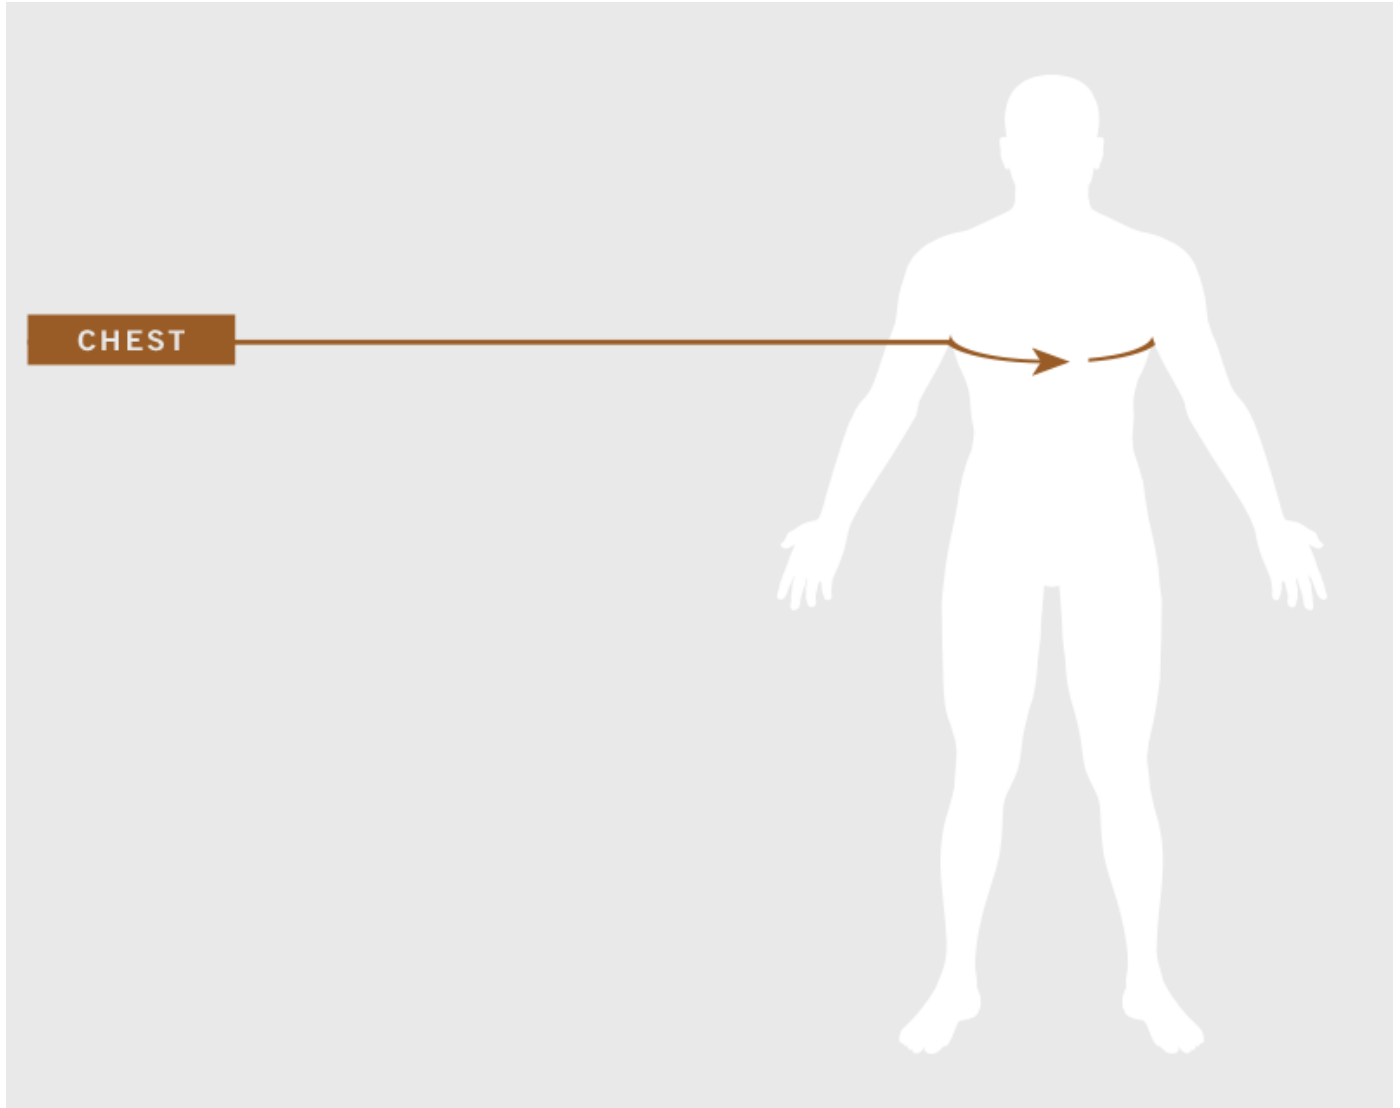

G3 COMBAT SHIRT

HOW TO FIND YOUR MEASUREMENTS

To measure chest: Measure the circumference around the fullest part of your chest, under your arms.

G3 COMBAT SHIRT™ SIZE	FITS CHEST	ROUGHLY FITS HEIGHT
-----------------------	------------	---------------------

XS	Short	30–34 in (77-87 cm)	64–68 in (163-173 cm)
	Regular		68-72 in (173-183 cm)
	Long		72-76 in (183-193 cm)
	Xlong		76-80 in (193-203 cm)
SM	Short	34–38 in (87-97 cm)	64–68 in (163-173 cm)
	Regular		68-72 in (173-183 cm)
	Long		72-76 in (183-193 cm)
	Xlong		76-80 in (193-203 cm)
MD	Short	38–42 in (97-107 cm)	64–68 in (163-173 cm)
	Regular		68-72 in (173-183 cm)
	Long		72-76 in (183-193 cm)
	Xlong		76-80 in (193-203 cm)
LG	Short	42–46 in (107-117 cm)	64–68 in (163-173 cm)
	Regular		68-72 in (173-183 cm)
	Long		72-76 in (183-193 cm)
	Xlong		76-80 in (193-203 cm)
XL	Short	46–50 in (117-127 cm)	64–68 in (163-173 cm)
	Regular		68-72 in (173-183 cm)
	Long		72-76 in (183-193 cm)
	Xlong		76-80 in (193-203 cm)
2X	Short	50–54 in (127-137 cm)	64–68 in (163-173 cm)
	Regular		68-72 in (173-183 cm)
	Long		72-76 in (183-193 cm)
	Xlong		76-80 in (193-203 cm)
3X	Short	54–58 in (137-147 cm)	64–68 in (163-173 cm)
	Regular		68-72 in (173-183 cm)
	Long		72-76 in (183-193 cm)
	Xlong		76-80 in (193-203 cm)