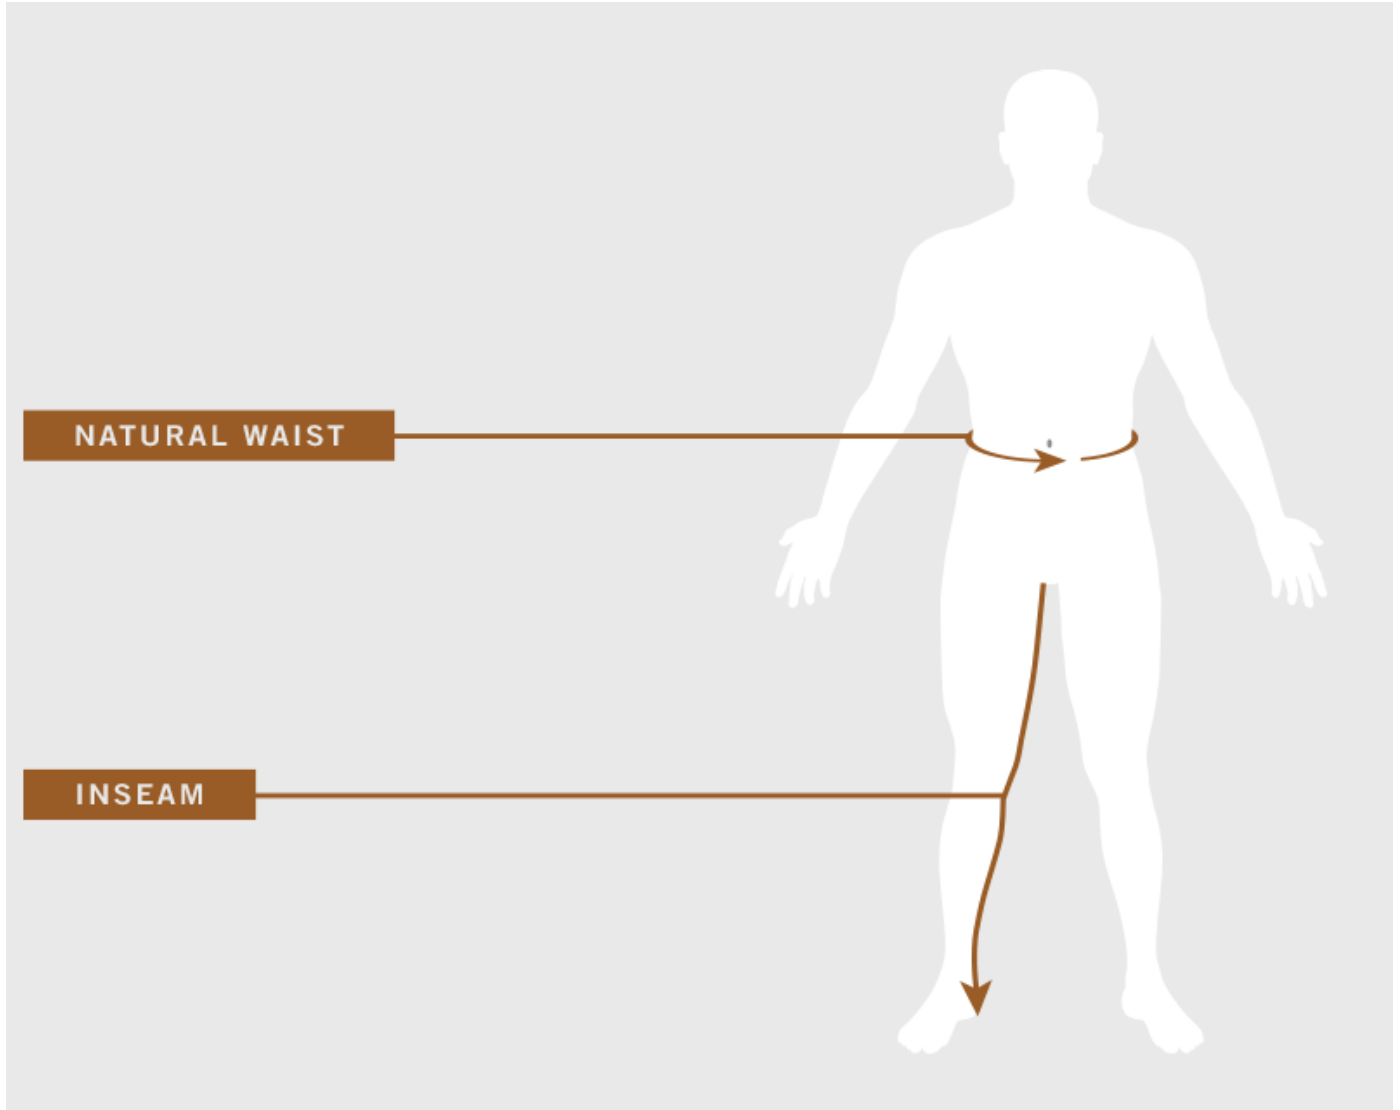

G3 FIELD PANT

G3 FIELD PANT™ SIZE		FITS WAIST	FITS INSEAM	ROUGHLY FITS HEIGHT
28	Short	27–29 in (69-74 cm)	29–31 in (74-79 cm)	64-68 in (163-173 cm)
	Regular		31-33 in (79-84 cm)	68-72 in (173-183 cm)
	Long		33-35in (84-89 cm)	72-76 in (183-193 cm)
	Xlong		35-37 in (89-94 cm)	76-80 in (193-203 cm)

44	Short	43–45 in (109-114 cm)	29–31 in (74-79 cm)	64-68 in (163-173 cm)
	Regular		31-33 in (79-84 cm)	68-72 in (173-183 cm)
	Long		33-35in (84-89 cm)	72-76 in (183-193 cm)
	Xlong		35-37 in (89-94 cm)	76-80 in (193-203 cm)
46	Short	45–47 in (114-119 cm)	29–31 in (74-79 cm)	64-68 in (163-173 cm)
	Regular		31-33 in (79-84 cm)	68-72 in (173-183 cm)
	Long		33-35in (84-89 cm)	72-76 in (183-193 cm)
	Xlong		35-37 in (89-94 cm)	76-80 in (193-203 cm)