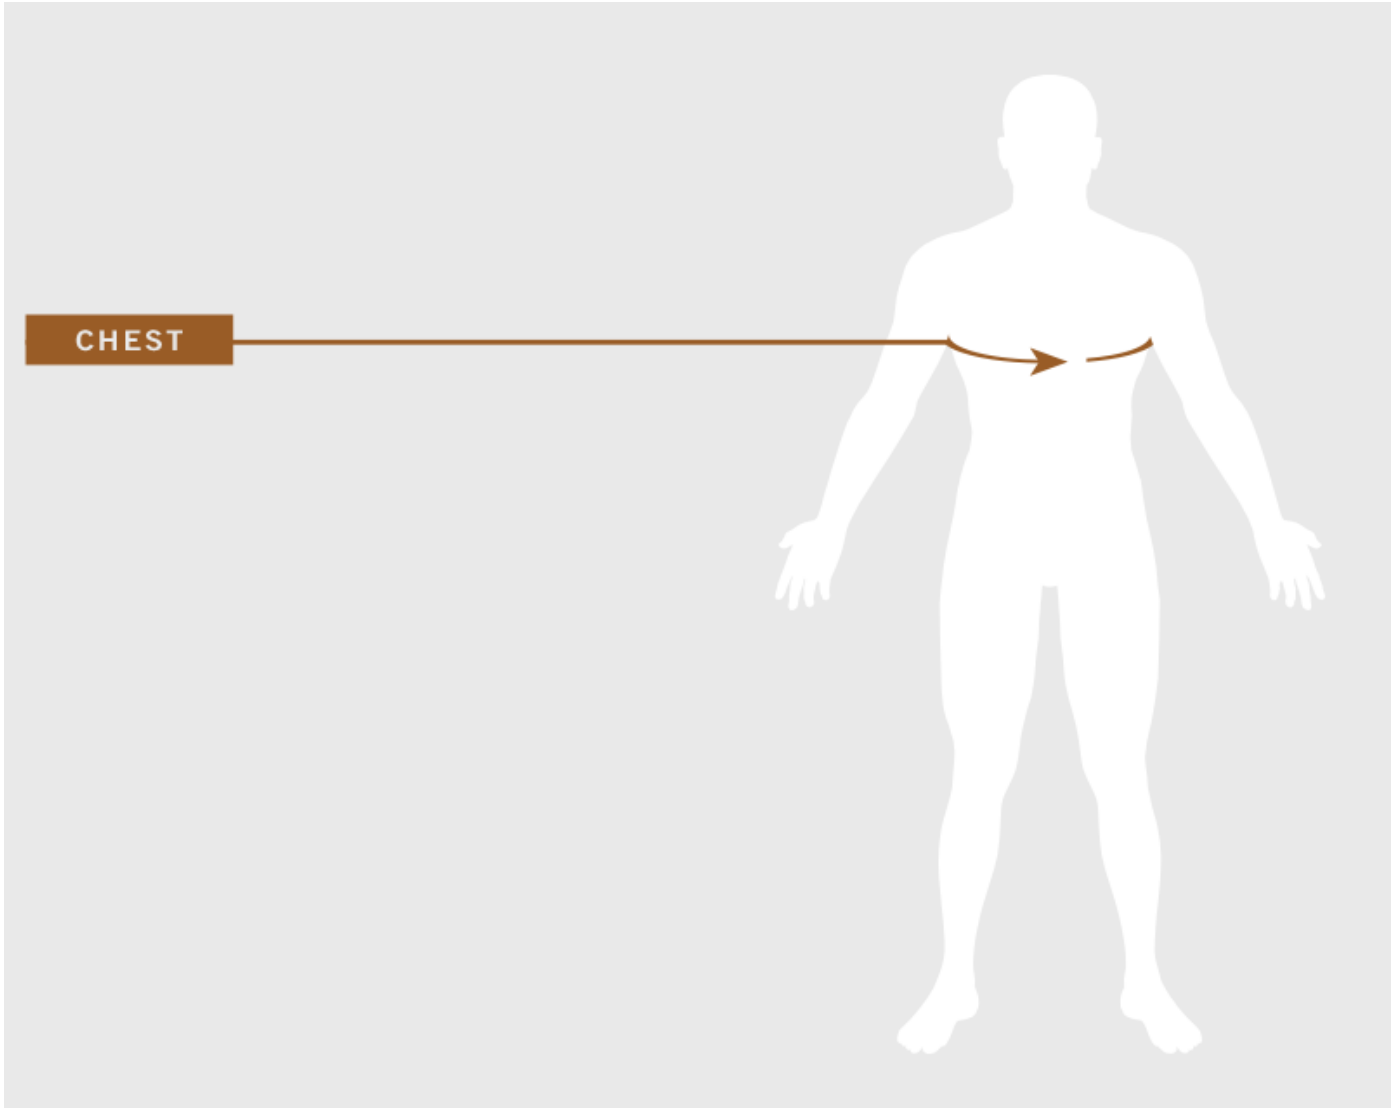

# G3 FIELD SHIRT

## HOW TO FIND YOUR MEASUREMENTS

To measure natural waist: Bend side to side and find the natural bend in your body. This is your natural waist. Measure circumference around this point.

To measure inseam: Measure length from crotch to bottom of foot.

G3 FIELD PANT™ SIZE	FITS WAIST	FITS INSEAM	ROUGHLY FITS HEIGHT
---------------------	------------	-------------	---------------------

28	Short	27–29 in (69-74 cm)	29–31 in (74-79 cm)	64-68 in (163-173 cm)
	Regular		31-33 in (79-84 cm)	68-72 in (173-183 cm)
	Long		33-35in (84-89 cm)	72-76 in (183-193 cm)
	Xlong		35-37 in (89-94 cm)	76-80 in (193-203 cm)
30	Short	29–31 in (74-79 cm)	29–31 in (74-79 cm)	64-68 in (163-173 cm)
	Regular		31-33 in (79-84 cm)	68-72 in (173-183 cm)
	Long		33-35in (84-89 cm)	72-76 in (183-193 cm)
	Xlong		35-37 in (89-94 cm)	76-80 in (193-203 cm)
32	Short	31–33 in (79-84 cm)	29–31 in (74-79 cm)	64-68 in (163-173 cm)
	Regular		31-33 in (79-84 cm)	68-72 in (173-183 cm)
	Long		33-35in (84-89 cm)	72-76 in (183-193 cm)
	Xlong		35-37 in (89-94 cm)	76-80 in (193-203 cm)
34	Short	33–35 in (84-89 cm)	29–31 in (74-79 cm)	64-68 in (163-173 cm)
	Regular		31-33 in (79-84 cm)	68-72 in (173-183 cm)
	Long		33-35in (84-89 cm)	72-76 in (183-193 cm)
	Xlong		35-37 in (89-94 cm)	76-80 in (193-203 cm)
36	Short	35–37 in (89-94 cm)	29–31 in (74-79 cm)	64-68 in (163-173 cm)
	Regular		31-33 in (79-84 cm)	68-72 in (173-183 cm)
	Long		33-35in (84-89 cm)	72-76 in (183-193 cm)
	Xlong		35-37 in (89-94 cm)	76-80 in (193-203 cm)
38	Short	37–39 in (94-99 cm)	29–31 in (74-79 cm)	64-68 in (163-173 cm)
	Regular		31-33 in (79-84 cm)	68-72 in (173-183 cm)
	Long		33-35in (84-89 cm)	72-76 in (183-193 cm)
	Xlong		35-37 in (89-94 cm)	76-80 in (193-203 cm)
40	Short	39–41 in (99-104 cm)	29–31 in (74-79 cm)	64-68 in (163-173 cm)
	Regular		31-33 in (79-84 cm)	68-72 in (173-183 cm)
	Long		33-35in (84-89 cm)	72-76 in (183-193 cm)
	Xlong		35-37 in (89-94 cm)	76-80 in (193-203 cm)