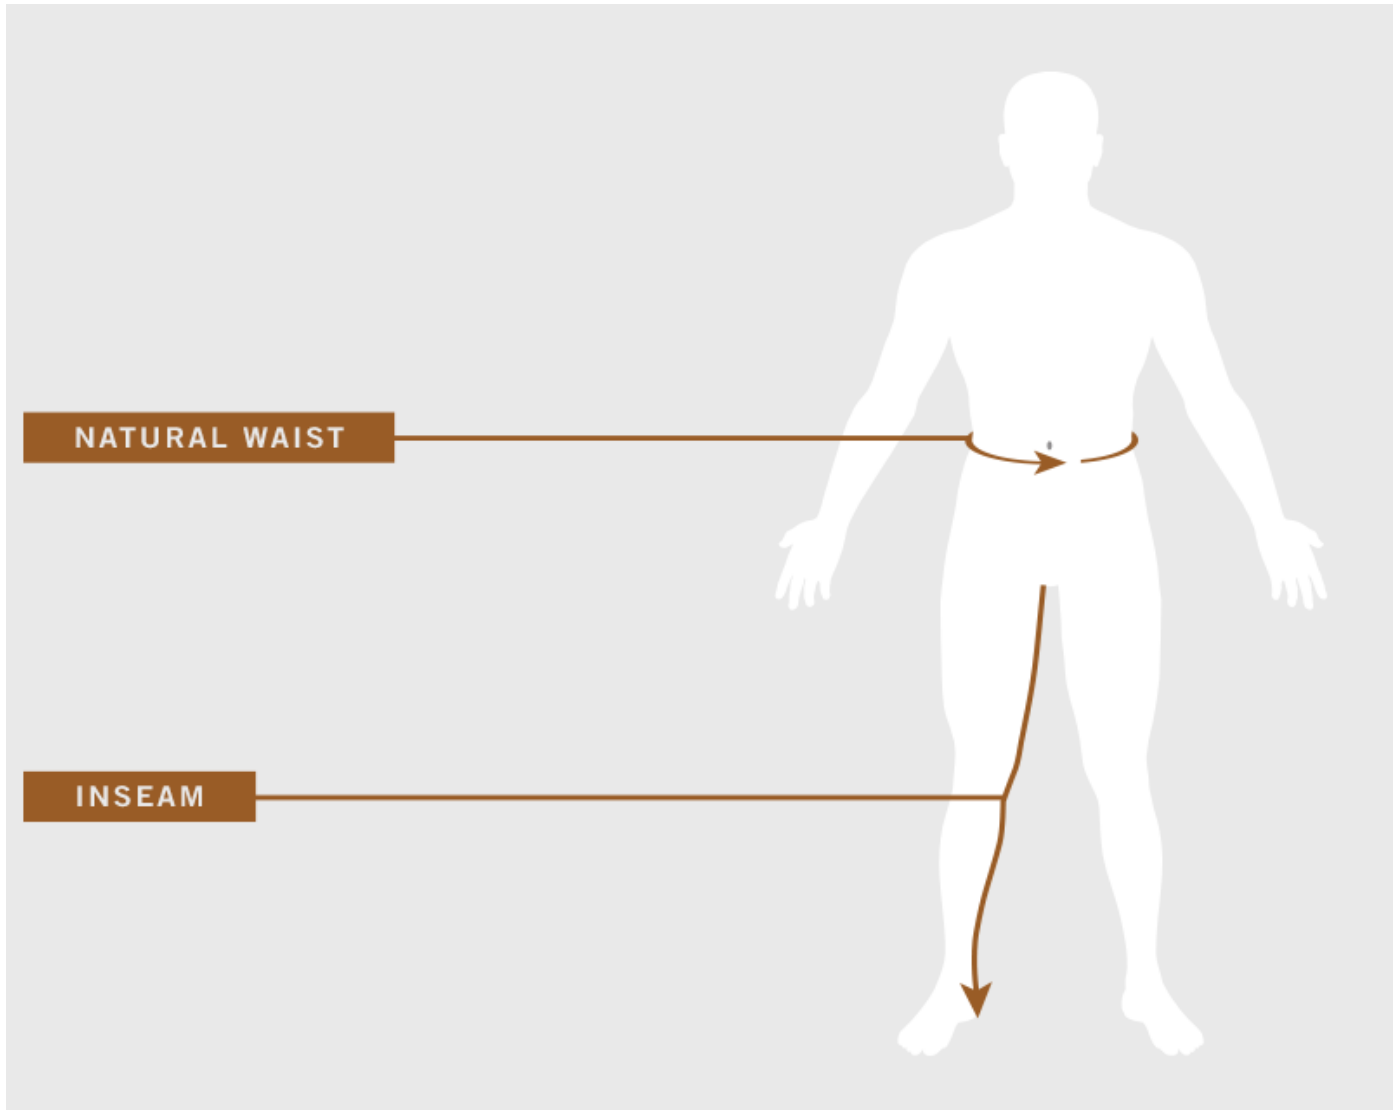

G4 COMBAT PANT

HOW TO FIND YOUR MEASUREMENTS

To measure natural waist: Bend side to side and find the natural bend in your body. This is your natural waist. Measure circumference around this point.

To measure inseam: Measure length from crotch to bottom of foot.

G4 COMBAT PANT™ SIZE	FITS WAIST	FITS INSEAM	ROUGHLY FITS HEIGHT
-------------------------	------------	-------------	------------------------

28	Short	27–29 in (69-74 cm)	29–31 in (74-79 cm)	64-68 in (163-173 cm)
	Regular		31-33 in (79-84 cm)	68-72 in (173-183 cm)
	Long		33-35in (84-89 cm)	72-76 in (183-193 cm)
	Xlong		35-37 in (89-94 cm)	76-80 in (193-203 cm)
30	Short	29–31 in (74-79 cm)	29–31 in (74-79 cm)	64-68 in (163-173 cm)
	Regular		31-33 in (79-84 cm)	68-72 in (173-183 cm)
	Long		33-35in (84-89 cm)	72-76 in (183-193 cm)
	Xlong		35-37 in (89-94 cm)	76-80 in (193-203 cm)
32	Short	31–33 in (79-84 cm)	29–31 in (74-79 cm)	64-68 in (163-173 cm)
	Regular		31-33 in (79-84 cm)	68-72 in (173-183 cm)
	Long		33-35in (84-89 cm)	72-76 in (183-193 cm)
	Xlong		35-37 in (89-94 cm)	76-80 in (193-203 cm)
34	Short	33–35 in (84-89 cm)	29–31 in (74-79 cm)	64-68 in (163-173 cm)
	Regular		31-33 in (79-84 cm)	68-72 in (173-183 cm)
	Long		33-35in (84-89 cm)	72-76 in (183-193 cm)
	Xlong		35-37 in (89-94 cm)	76-80 in (193-203 cm)
36	Short	35–37 in (89-94 cm)	29–31 in (74-79 cm)	64-68 in (163-173 cm)
	Regular		31-33 in (79-84 cm)	68-72 in (173-183 cm)
	Long		33-35in (84-89 cm)	72-76 in (183-193 cm)
	Xlong		35-37 in (89-94 cm)	76-80 in (193-203 cm)
38	Short	37–39 in (94-99 cm)	29–31 in (74-79 cm)	64-68 in (163-173 cm)
	Regular		31-33 in (79-84 cm)	68-72 in (173-183 cm)
	Long		33-35in (84-89 cm)	72-76 in (183-193 cm)
	Xlong		35-37 in (89-94 cm)	76-80 in (193-203 cm)