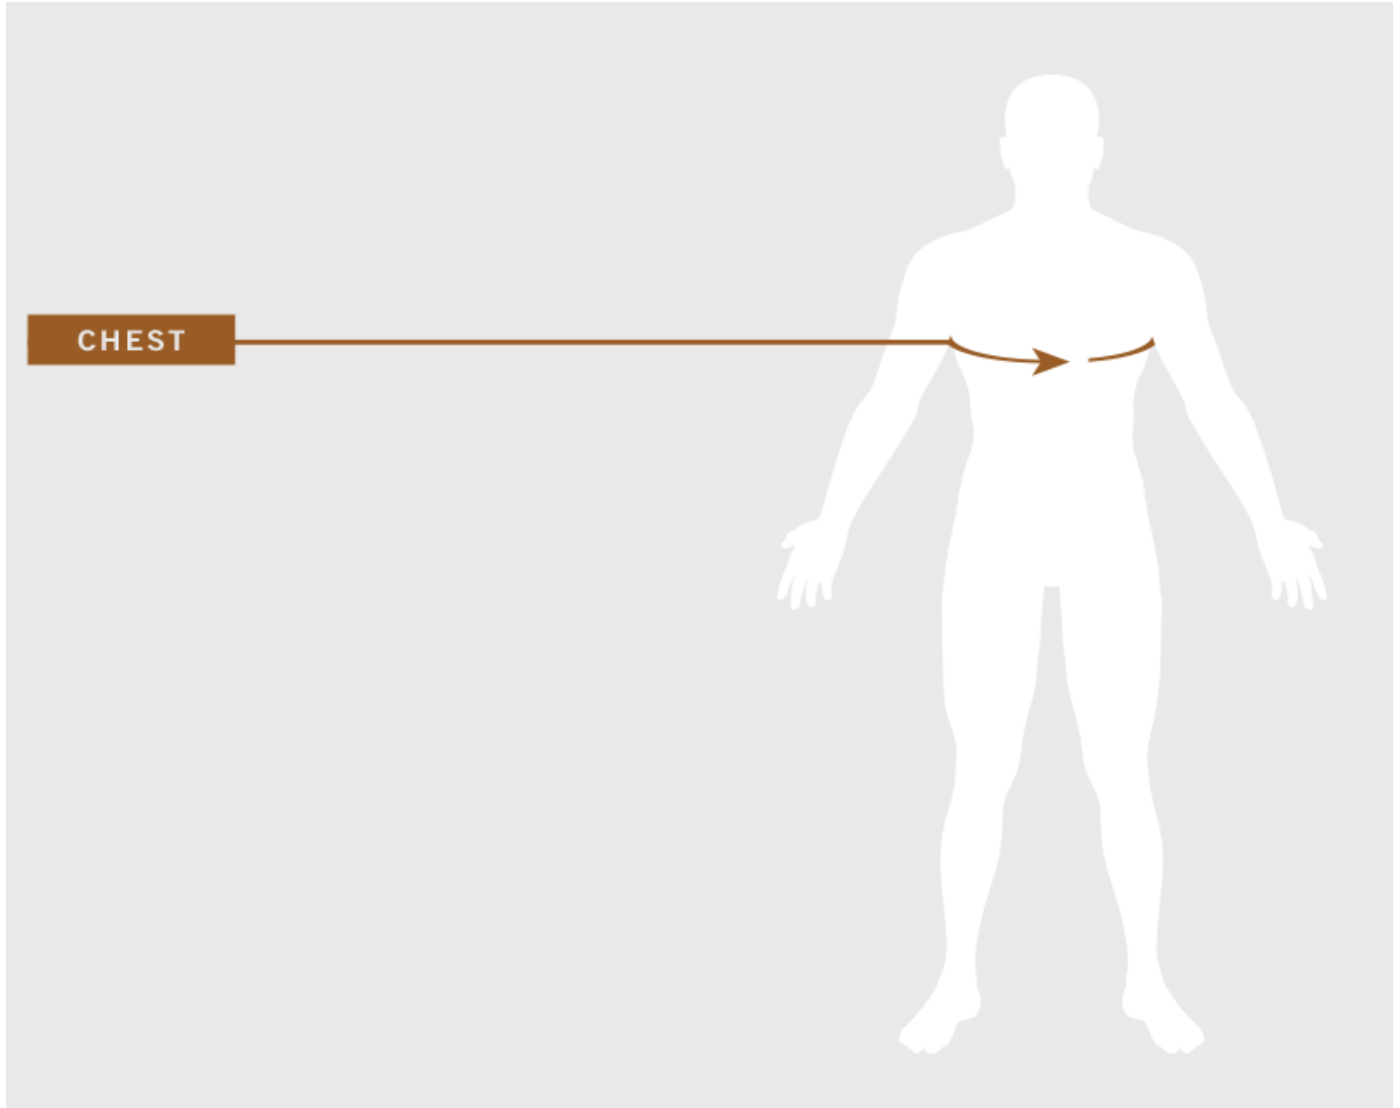

# G4 COMBAT SHIRT

## HOW TO FIND YOUR MEASUREMENTS

To measure chest: Measure the circumference around the fullest part of your chest, under your arms.

| G4 COMBAT SHIRT™ SIZE | FITS CHEST | ROUGHLY FITS HEIGHT |
|-----------------------|------------|---------------------|
|-----------------------|------------|---------------------|