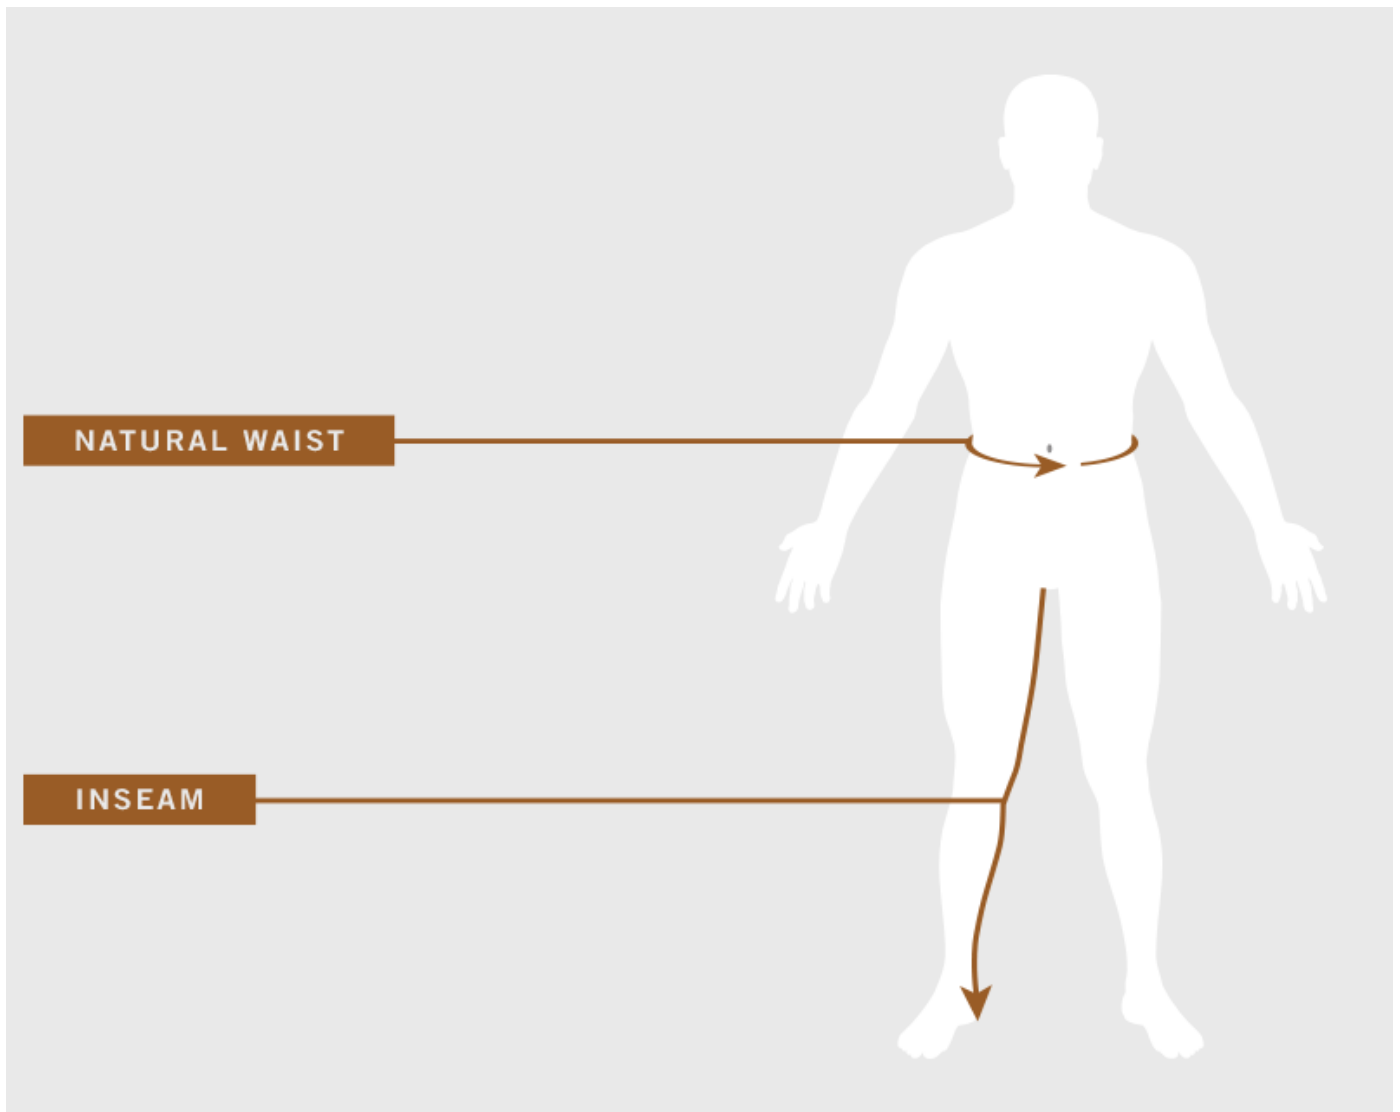

# G4 TEMPERATE SHELL COMBAT PANT

## HOW TO FIND YOUR MEASUREMENTS

To measure natural waist: Bend side to side and find the natural bend in your body. This is your natural waist. Measure circumference around this point.

To measure inseam: Measure length from crotch to bottom of foot.

40	Short	39–41 in (99-104 cm)	29–31 in (74-79 cm)	64-68 in (163-173 cm)
	Regular		31-33 in (79-84 cm)	68-72 in (173-183 cm)
	Long		33-35in (84-89 cm)	72-76 in (183-193 cm)
	Xlong		35-37 in (89-94 cm)	76-80 in (193-203 cm)
42	Short	41–43 in (104-109 cm)	29–31 in (74-79 cm)	64-68 in (163-173 cm)
	Regular		31-33 in (79-84 cm)	68-72 in (173-183 cm)
	Long		33-35in (84-89 cm)	72-76 in (183-193 cm)
	Xlong		35-37 in (89-94 cm)	76-80 in (193-203 cm)
44	Short	43–45 in (109-114 cm)	29–31 in (74-79 cm)	64-68 in (163-173 cm)
	Regular		31-33 in (79-84 cm)	68-72 in (173-183 cm)
	Long		33-35in (84-89 cm)	72-76 in (183-193 cm)
	Xlong		35-37 in (89-94 cm)	76-80 in (193-203 cm)
46	Short	45–47 in (114-119 cm)	29–31 in (74-79 cm)	64-68 in (163-173 cm)
	Regular		31-33 in (79-84 cm)	68-72 in (173-183 cm)
	Long		33-35in (84-89 cm)	72-76 in (183-193 cm)
	Xlong		35-37 in (89-94 cm)	76-80 in (193-203 cm)