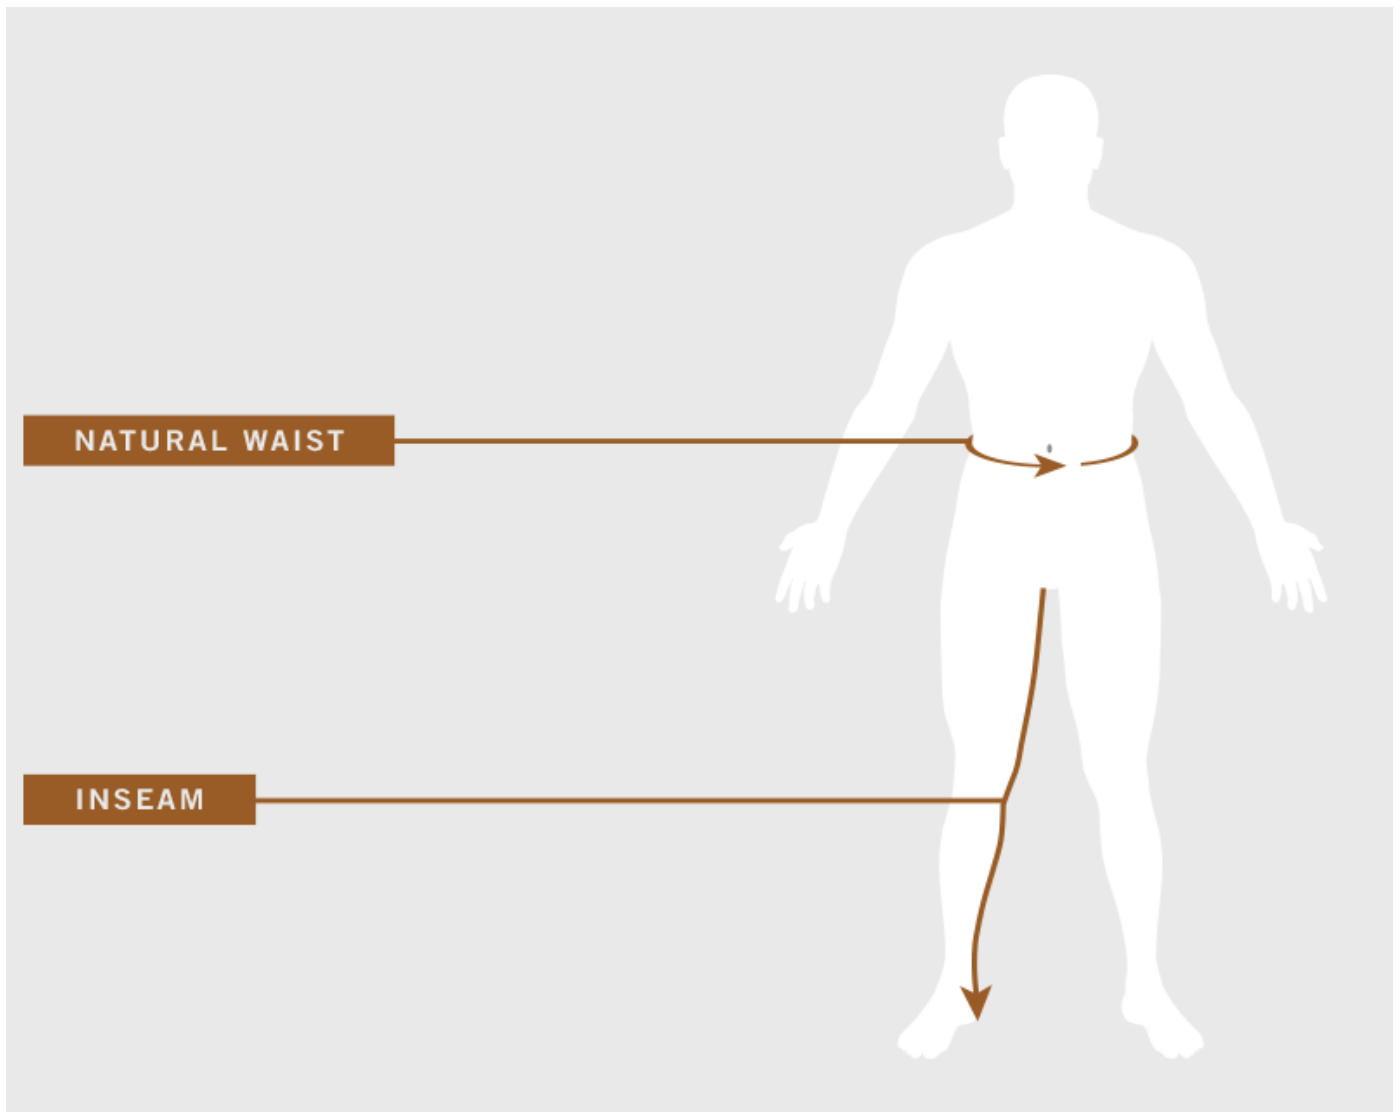

G4 TEMPERATE SHELL FIELD PANT

HOW TO FIND YOUR MEASUREMENTS

To measure natural waist: Bend side to side and find the natural bend in your body. This is your natural waist. Measure circumference around this point.

To measure inseam: Measure length from crotch to bottom of foot.

G4 FIELD PANT™ SIZE	FITS WAIST	FITS INSEAM	ROUGHLY FITS HEIGHT
---------------------	------------	-------------	---------------------

28	Short	27–29 in (69-74 cm)	29–31 in (74-79 cm)	64-68 in (163-173 cm)
	Regular		31-33 in (79-84 cm)	68-72 in (173-183 cm)
	Long		33-35 in (84-89 cm)	72-76 in (183-193 cm)
	Xlong		35-37 in (89-94 cm)	76-80 in (193-203 cm)
30	Short	29–31 in (74-79 cm)	29–31 in (74-79 cm)	64-68 in (163-173 cm)
	Regular		31-33 in (79-84 cm)	68-72 in (173-183 cm)
	Long		33-35 in (84-89 cm)	72-76 in (183-193 cm)
	Xlong		35-37 in (89-94 cm)	76-80 in (193-203 cm)
32	Short	31–33 in (79-84 cm)	29–31 in (74-79 cm)	64-68 in (163-173 cm)
	Regular		31-33 in (79-84 cm)	68-72 in (173-183 cm)
	Long		33-35 in (84-89 cm)	72-76 in (183-193 cm)
	Xlong		35-37 in (89-94 cm)	76-80 in (193-203 cm)
34	Short	33–35 in (84-89 cm)	29–31 in (74-79 cm)	64-68 in (163-173 cm)
	Regular		31-33 in (79-84 cm)	68-72 in (173-183 cm)
	Long		33-35 in (84-89 cm)	72-76 in (183-193 cm)
	Xlong		35-37 in (89-94 cm)	76-80 in (193-203 cm)
36	Short	35–37 in (89-94 cm)	29–31 in (74-79 cm)	64-68 in (163-173 cm)
	Regular		31-33 in (79-84 cm)	68-72 in (173-183 cm)
	Long		33-35 in (84-89 cm)	72-76 in (183-193 cm)
	Xlong		35-37 in (89-94 cm)	76-80 in (193-203 cm)
38	Short	37–39 in (94-99 cm)	29–31 in (74-79 cm)	64-68 in (163-173 cm)
	Regular		31-33 in (79-84 cm)	68-72 in (173-183 cm)
	Long		33-35 in (84-89 cm)	72-76 in (183-193 cm)
	Xlong		35-37 in (89-94 cm)	76-80 in (193-203 cm)
40	Short	39–41 in (99-104 cm)	29–31 in (74-79 cm)	64-68 in (163-173 cm)
	Regular		31-33 in (79-84 cm)	68-72 in (173-183 cm)
	Long		33-35 in (84-89 cm)	72-76 in (183-193 cm)
	Xlong		35-37 in (89-94 cm)	76-80 in (193-203 cm)