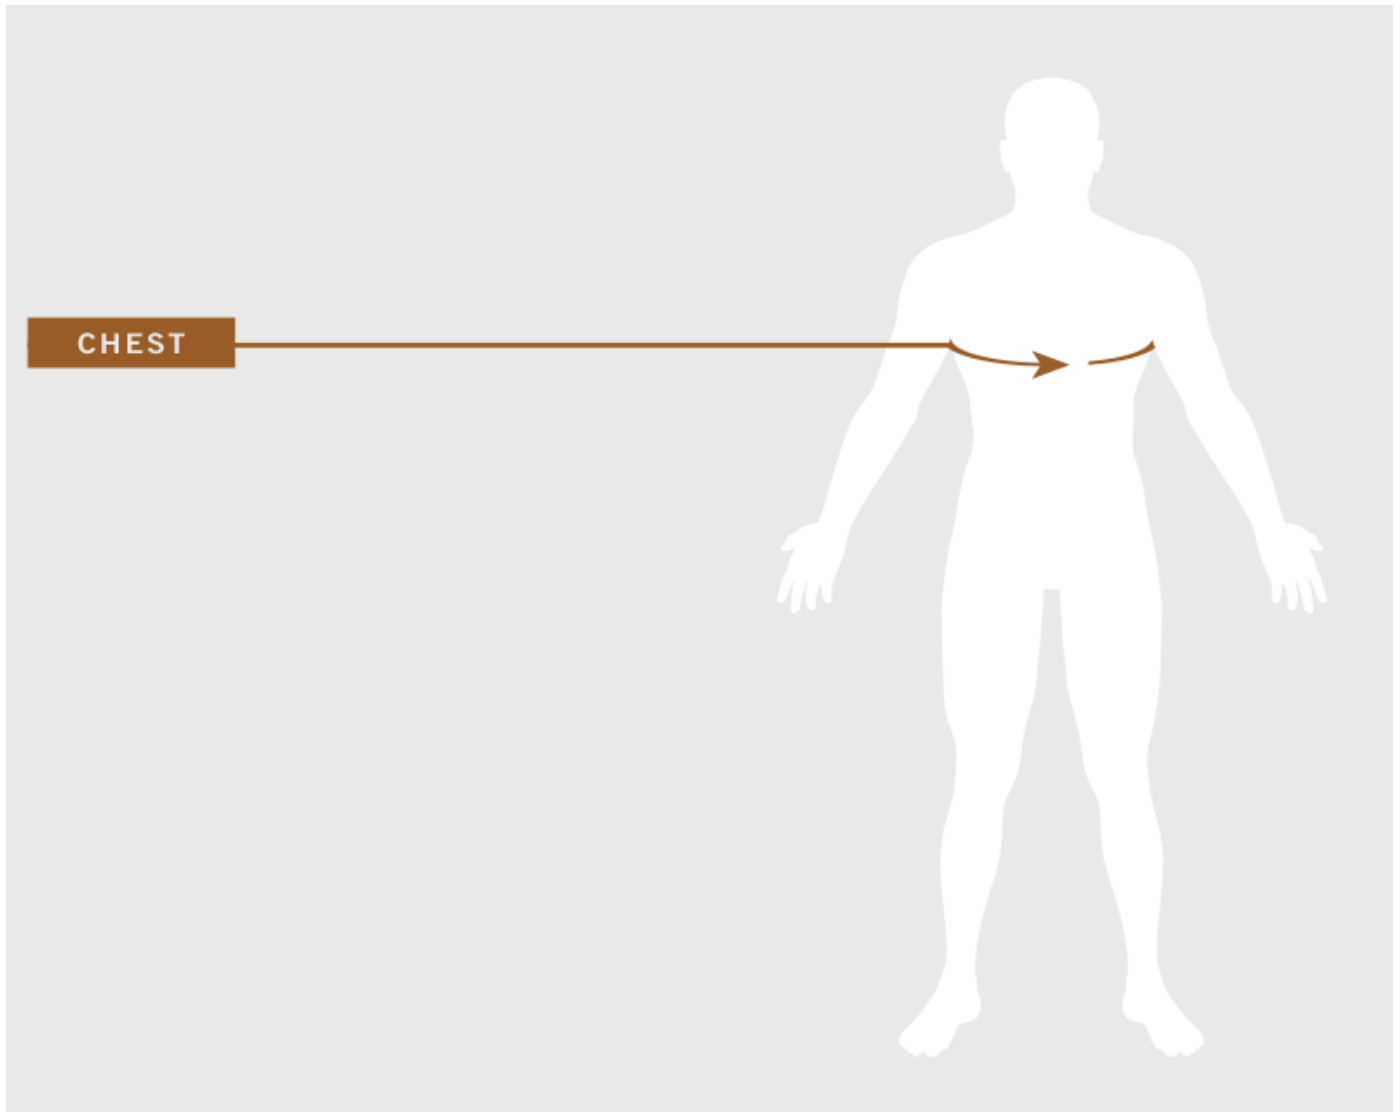

# G4 TEMPERATE SHELL JACKET

## HOW TO FIND YOUR MEASUREMENTS

To measure chest: Measure the circumference around the fullest part of your chest, under your arms.

| G4 FIELD SHIRT™ SIZE | FITS CHEST | ROUGHLY FITS HEIGHT |
|----------------------|------------|---------------------|
|----------------------|------------|---------------------|