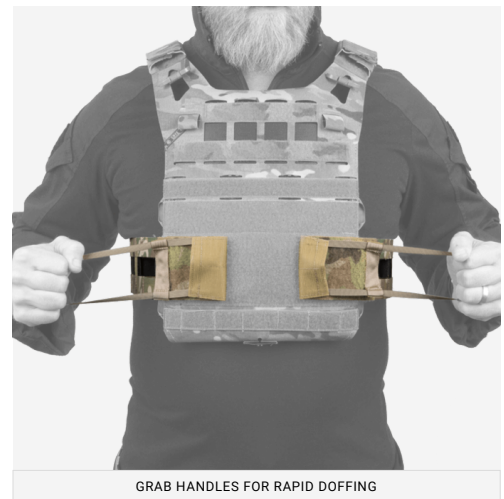

AIRLITE® STRUCTURAL CUMMERBUND

ALT095

FEATURES

1. Strong lightweight composite compatible with our **EXTENDABLE STKSS™** system that reduces shoulder and back loading
2. Dual sided, allows for attachment pouches on the inside and outside of cummerbund
3. Internal loop provides secure attachment of **AVS™** style slide on pouches
4. Low-profile easy-to-grab handles for rapid doffing
5. Compatible with **AVS™** plate bag system

DESIGN

The **AIRLITE STRUCTURAL CUMMERBUND** provides rigidity and structure for supporting side plates and heavy loads. It is compatible with our **EXTENDABLE STKSS™** system which reduces load on the shoulders and back. Pouches can be mounted on both the inside and outside of the cummerbund. It is designed for use with our **AIRLITE SPC™** and is also compatible with our **AVS™** plate pouch set. Our **SPS POUCHES** and **AVS™** pouches can simply slide onto the cummerbund without having to "mole" them on.

SIZE:

- Small
- Medium
- Large
- XLarge

COLOR:

- Black
- MultiCam
- Coyote
- Ranger Green

GRAB HANDLES FOR RAPID DOFFING