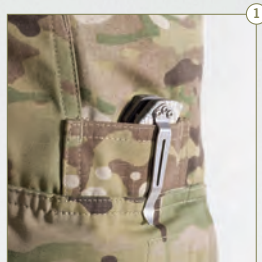

G3 ALL WEATHER COMBAT PANT™

CRYE PRECISION™

APR-CPF

FEATURES

1. Dedicated knife/light holder that still allows pocket access
2. Simple kneepad height adjuster located in front thigh pocket
3. Designed for use with removable AIRFLEX™ COMBAT KNEE PADS
4. Unique low-profile waist adjust system
5. Each cargo pocket conceals water bottle/magazine stabilizer

AVAILABLE COLORS

MULTICAM®

KHAKI

R. GREEN

BLACK

G3 ALL WEATHER COMBAT PANT™

CRYE PRECISION™

G3 PANTS SIZE		FITS WAIST SIZES	FITS INSEAM	COMPARABLE BDU SIZE	
28	Short	27-29	26.5-29.5	Small	Short
	Regular		29.5-32.5		Regular
	Long		32.5-35.5		Long
	XLong		35.5-38.5		XLong
30	Short	29-31	26.5-29.5	Small	Short
	Regular		29.5-32.5		Regular
	Long		32.5-35.5		Long
	XLong		35.5-38.5		XLong
32	Short	31-33	26.5-29.5	Medium	Short
	Regular		29.5-32.5		Regular
	Long		32.5-35.5		Long
	XLong		35.5-38.5		XLong
34	Short	33-35	26.5-29.5	Medium	Short
	Regular		29.5-32.5		Regular
	Long		32.5-35.5		Long
	XLong		35.5-38.5		XLong
36	Short	35-37	26.5-29.5	Large	Short
	Regular		29.5-32.5		Regular
	Long		32.5-35.5		Long
	XLong		35.5-38.5		XLong
38	Short	37-39	26.5-29.5	Large	Short
	Regular		29.5-32.5		Regular
	Long		32.5-35.5		Long
	XLong		35.5-38.5		XLong
40	Short	39-41	26.5-29.5	X Large	Short
	Regular		29.5-32.5		Regular
	Long		32.5-35.5		Long
	XLong		35.5-38.5		XLong
42	Short	41-43	26.5-29.5	X Large	Short
	Regular		29.5-32.5		Regular
	Long		32.5-35.5		Long
	XLong		35.5-38.5		XLong
44	Short	43-45	26.5-29.5	2X Large	Short
	Regular		29.5-32.5		Regular
	Long		32.5-35.5		Long
	XLong		35.5-38.5		XLong
46	Short	45-47	26.5-29.5	2X Large	Short
	Regular		29.5-32.5		Regular
	Long		32.5-35.5		Long
	XLong		35.5-38.5		XLong