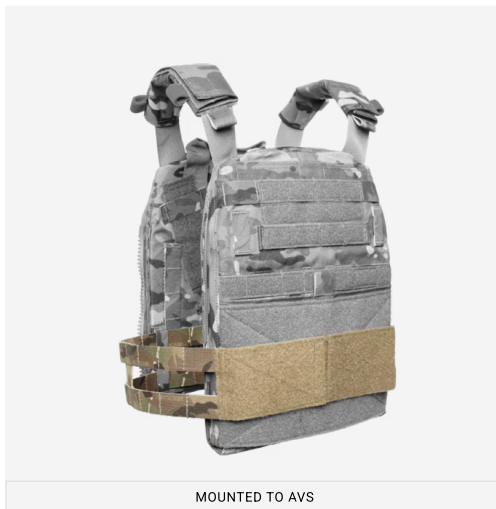

AVS™ 2-BAND SKELETAL CUMMERBUND SET

AVS061

DESIGN

This cummerbund provides a two-row MOLLE mounting platform, which allows the AVS™ to be configured as a simpler plate carrier rig. It features our patented Skeletal™ cummerbund design.

SIZE:

Small/Medium

Large/XLarge

COLOR:

Black

MultiCam

Coyote

Ranger Green

MOUNTED TO AVS